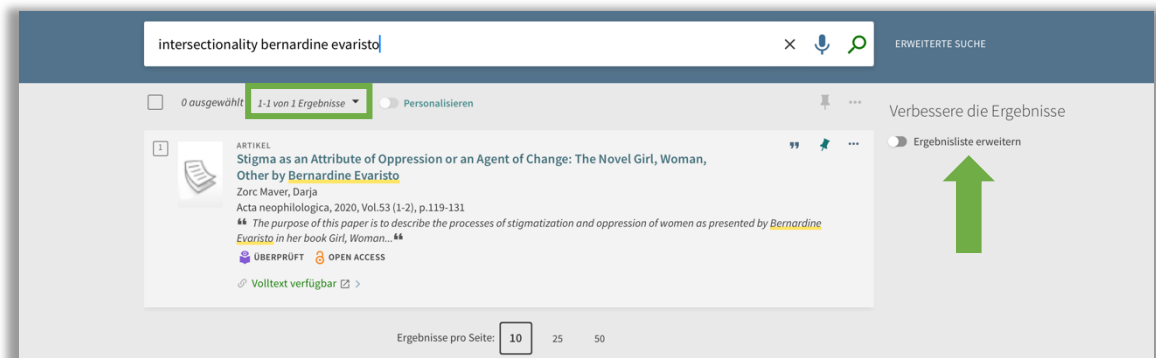

## A Quick Guide to Gateway Bayern "Aufsatzsuche Plus"

The "Aufsatzsuche Plus" is a service offered by Gateway Bayern (only available in German) and is specifically designed to search for articles published in journals, anthologies, newspapers or other (online) sources. You can find, access and order articles via the following steps:

1. Visit Gateway Bayern (<https://www.gateway-bayern.de/>). Click on "Weitere Angebote" (additional services) and select "Gateway Bayern Aufsatzsuche Plus" (third option from the top). You are then redirected to a different interface.

2. As in Gateway Bayern, you can do a basic search (keywords, author or editor name(s), title of publication, etc.) or specify your request by clicking "Erweiterte Suche" (advanced search).

3. The initial search results might be very few in number. To see more results, click on "Ergebnisliste erweitern" on the right of the page.