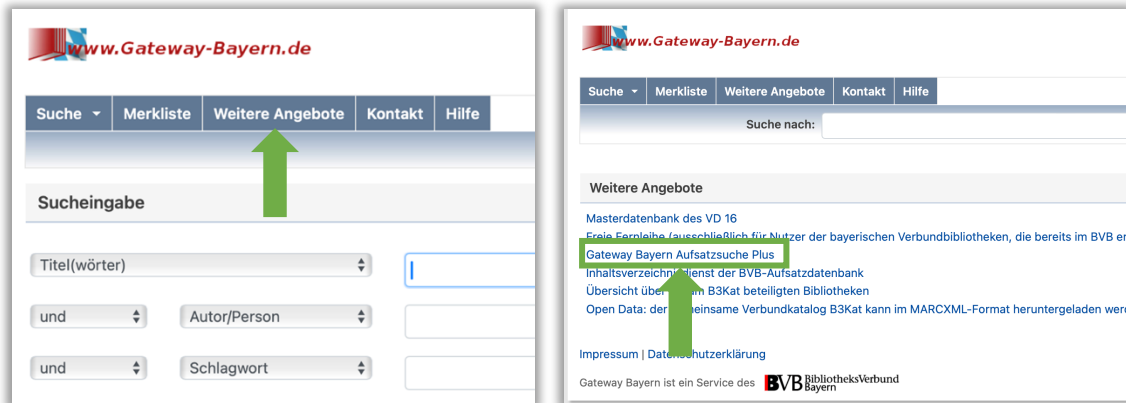

## A Quick Guide to Gateway Bayern "Aufsatzsuche Plus"

The "Aufsatzsuche Plus" is a service offered by Gateway Bayern (only available in German) and is specifically designed to search for articles published in journals, anthologies, newspapers or other (online) sources. You can find, access and order articles via the following steps:

1. Visit Gateway Bayern (<https://www.gateway-bayern.de/>). Click on "Weitere Angebote" (additional services) and select "Gateway Bayern Aufsatzsuche Plus" (third option from the top). You are then redirected to a different interface.